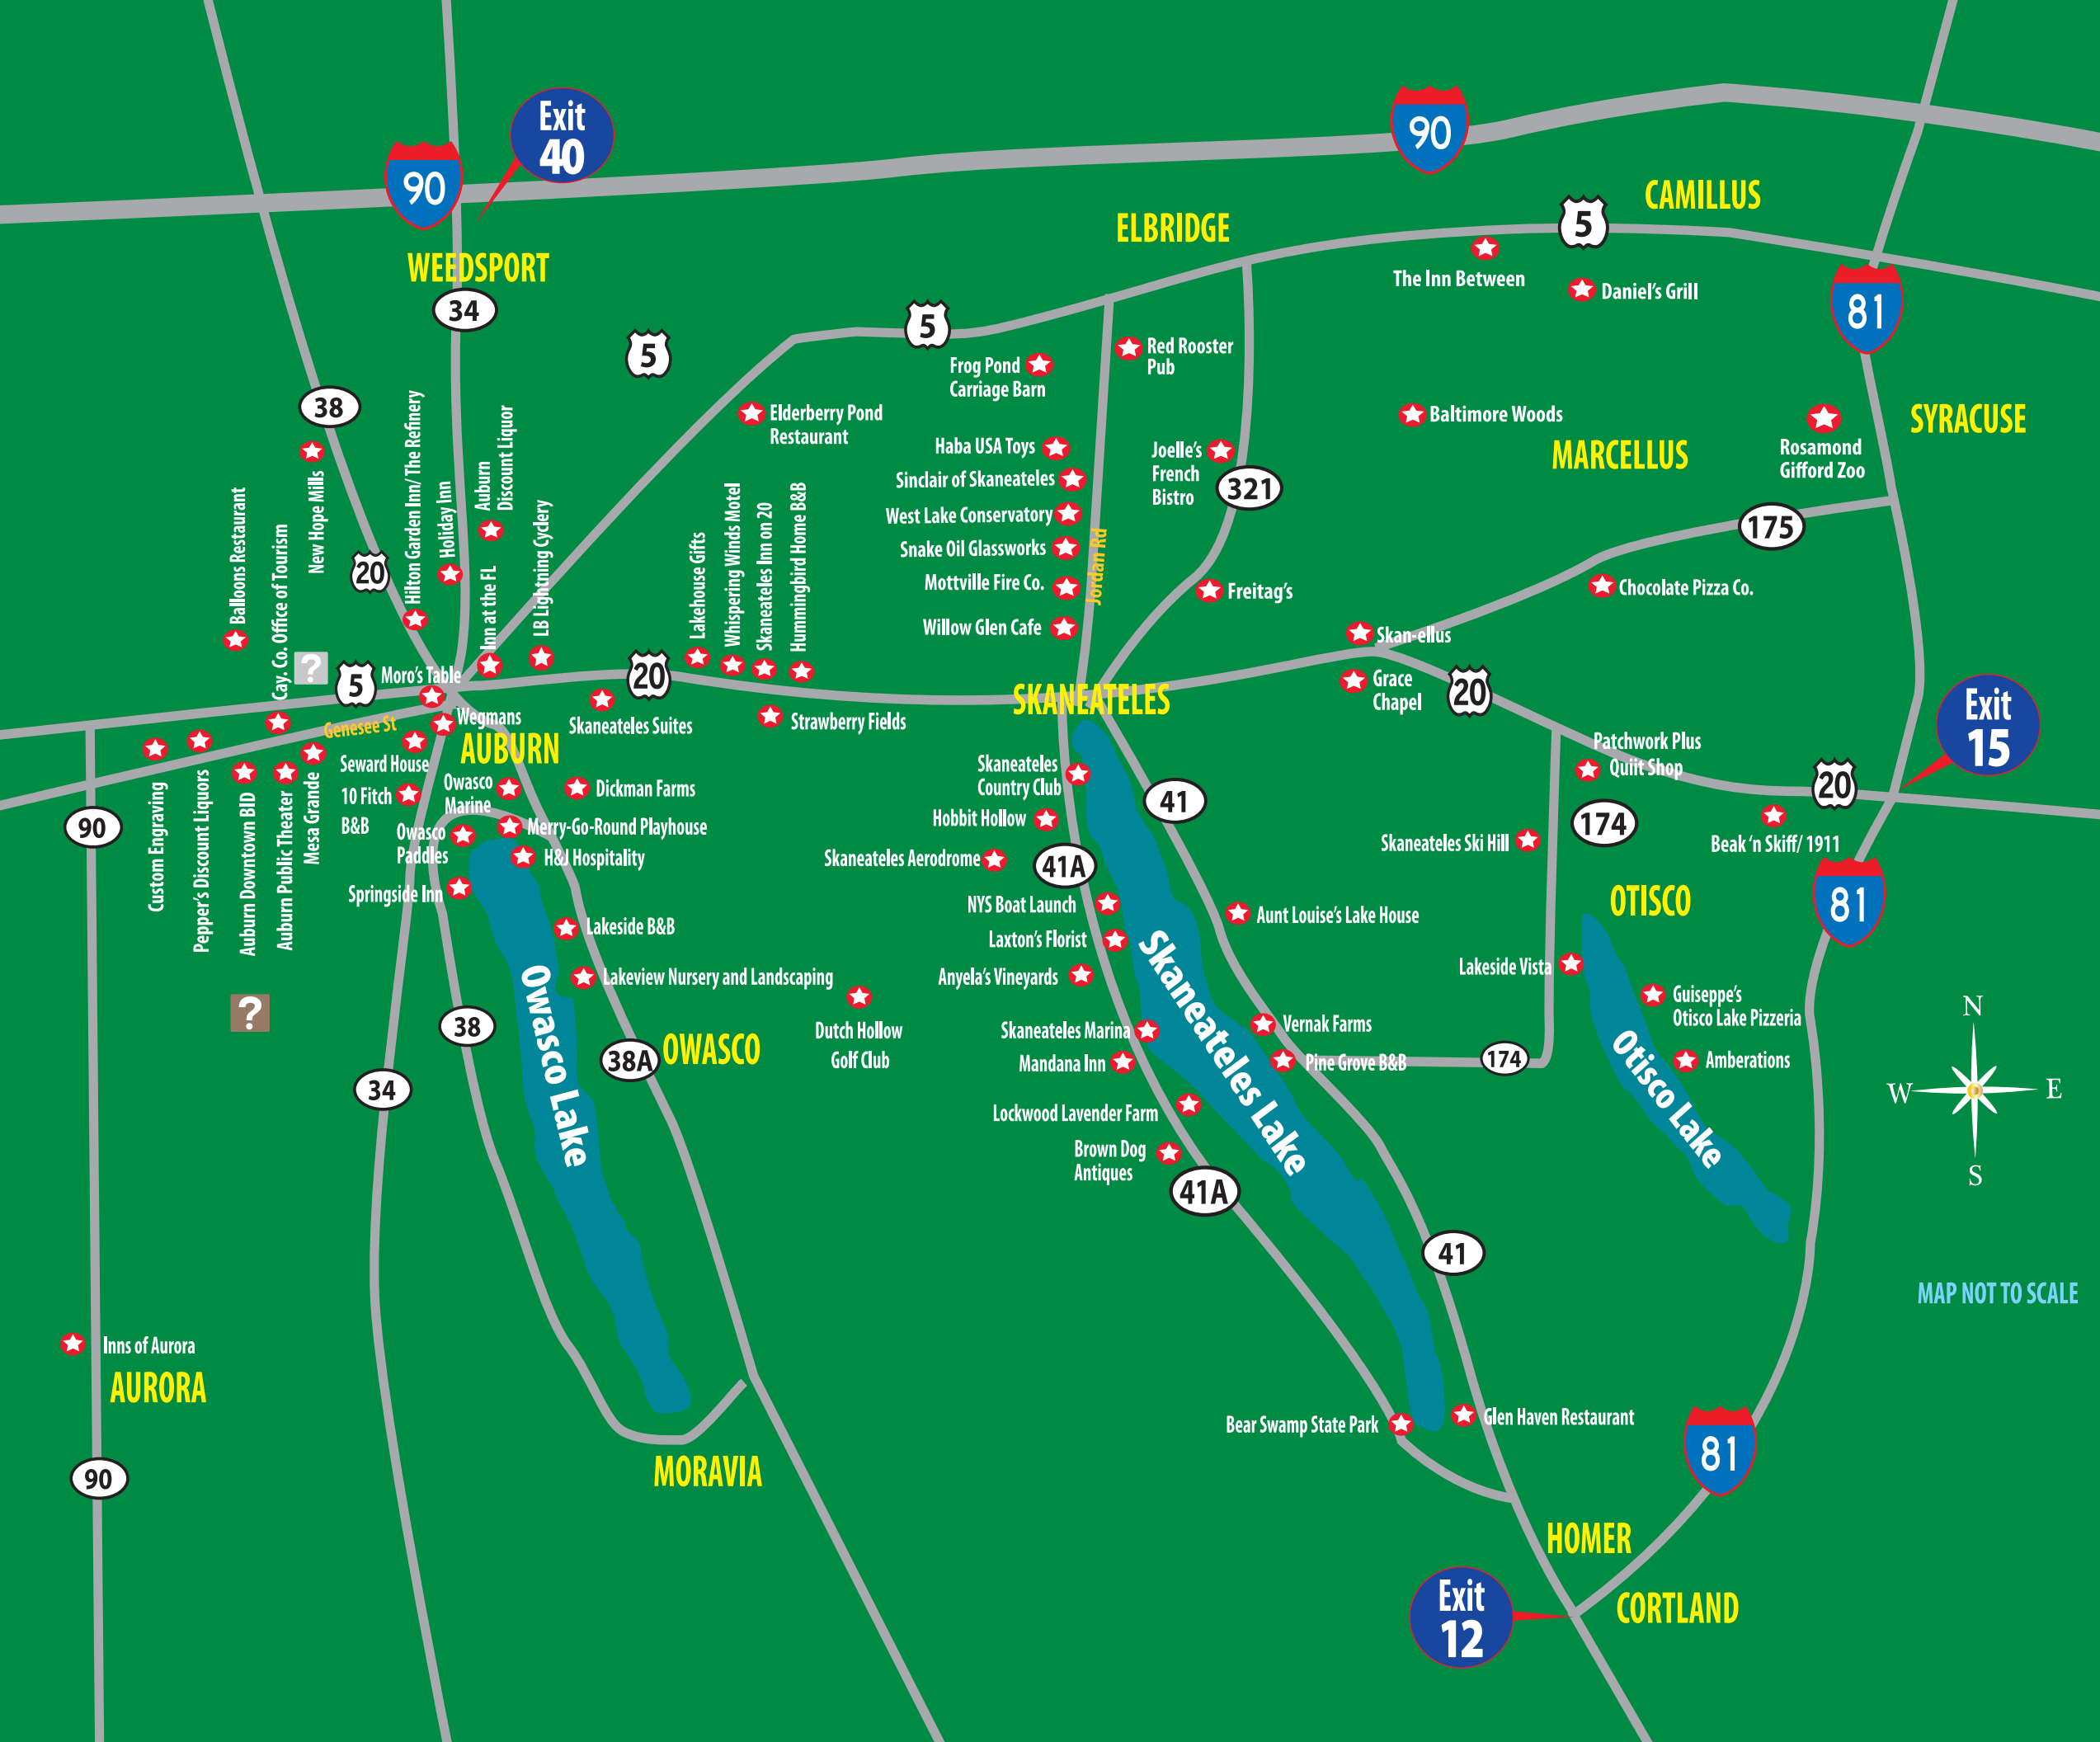

KEY

- Public Restrooms
- Parking
- Handicap Accessible Parking
- ATMs
- Community Bank
- Key Bank
- M&T Bank
- SECNY
- Chamber Information Center

MAP NOT TO SCALE

Skaneateles Lake

Chamber's Community Dock
Village Pier

Midlakes Dock

Cliff Park

Shotwell Memorial Park

Skaneateles Country Club

Lady of the Lake
Presbyterian Manor
The Krebs

Finger Lakes Lodging

41

20

321

321

Mirbeau
 INN & SPA
Life. Classically Balanced.
 SKANEATELES, NY
 877.MIRBEAU | MIRBEAU.COM