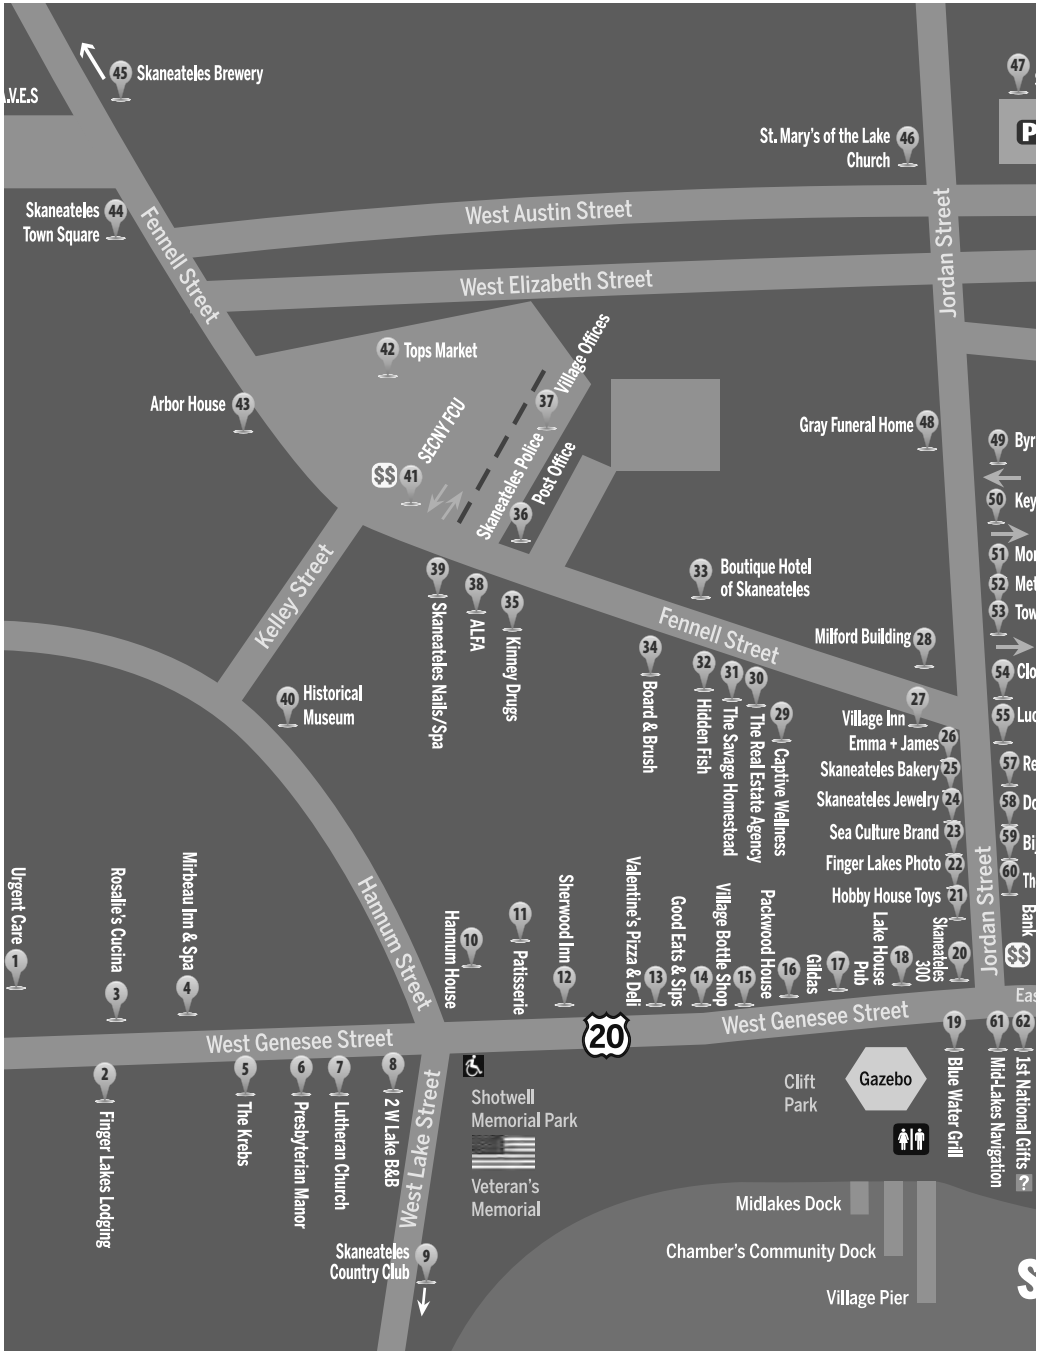

Skaneateles Chamber of Commerce

*See Directory located on Bridge (Rt. 20) near Gazebo for additional information