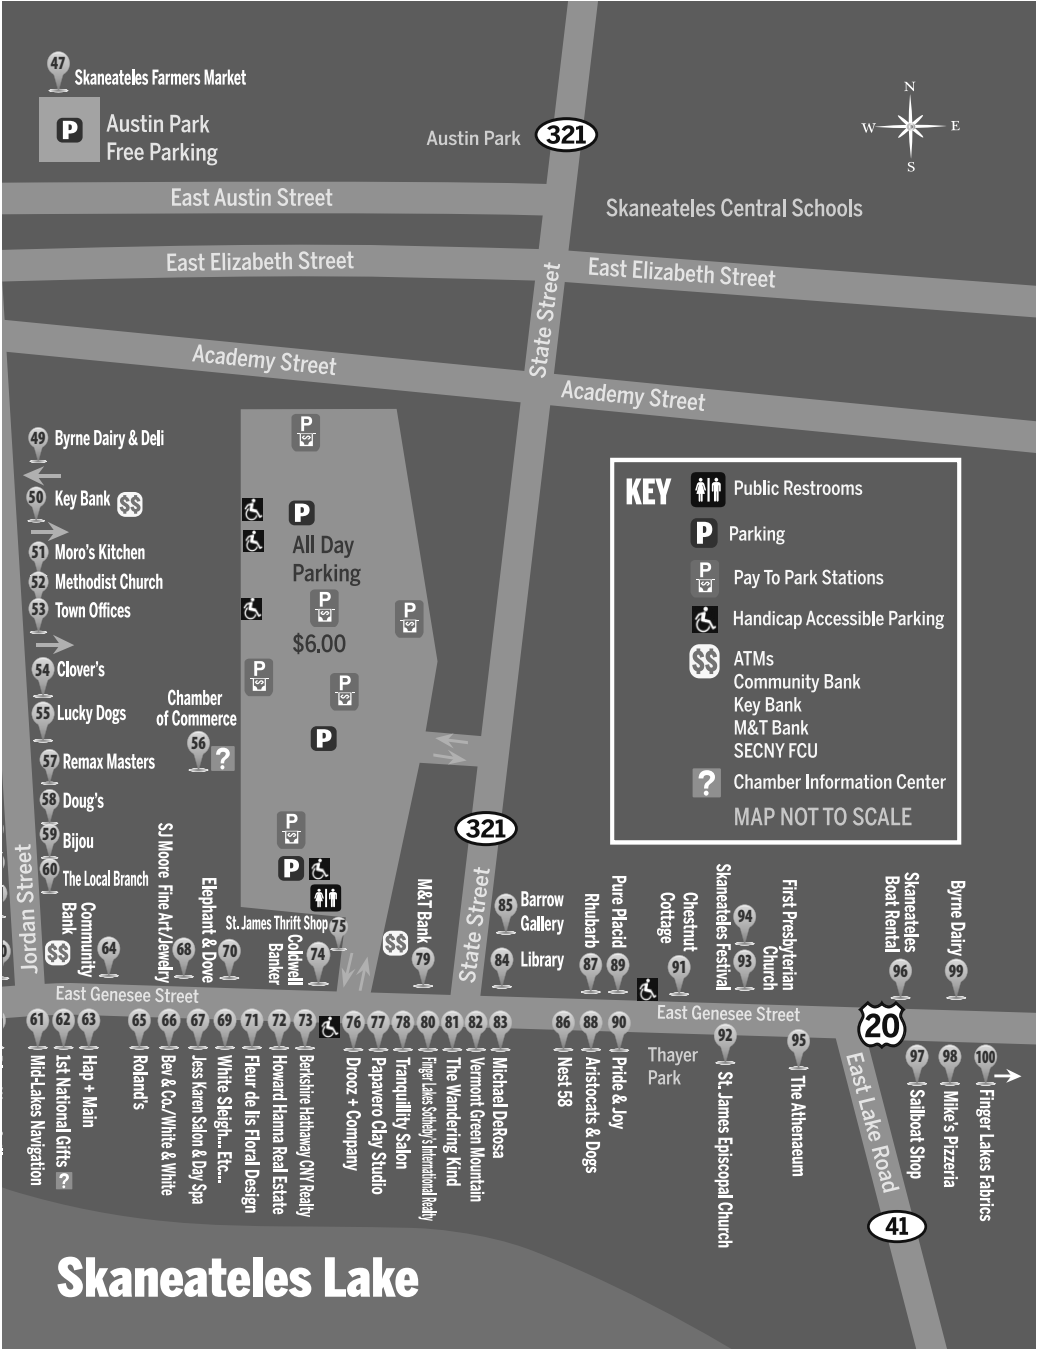

Village Street Map