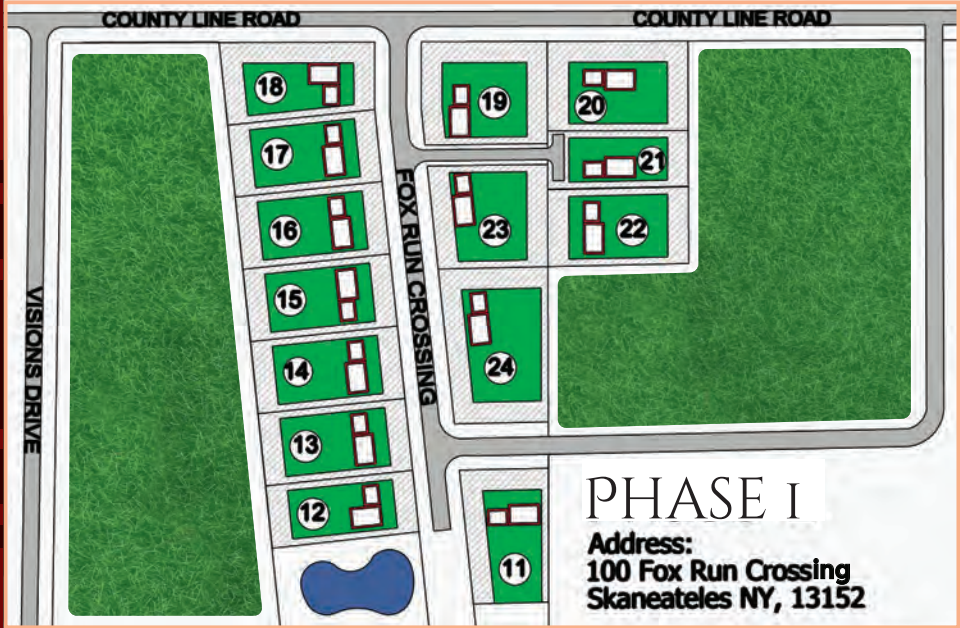

FOX RUN

LOT	11	12	13	14	15	16	17	18	19	20	21	22	23	24
ACRES	.59	1.03	.50	.50	.50	.50	.50	.53	.60	.58	.50	.50	.55	.74

Modern Farmhouse Ranch Style Homes

A NEW SKANEATELES NEIGHBORHOOD

- Beautiful 33 Home Community Upon Phase 3 Completion
- Walking Trails • Town of Skaneateles • Natural Gas & Public Water
- Skaneateles School District • Model Home Coming Fall 2023